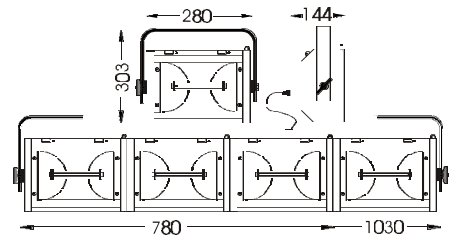

Ribalta 1 S cod. 2300

Ribalta 3 S cod. 2301

Ribalta 4 S cod. 2302

Specifications:

- Reflector aluminium symmetrical
- Colour gel dimensions 245X165 mm
- Throw 2-5 m
- Weight 1A 2 Kg
- Weight 3A 5,1 Kg
- Weight 4A 6,6 Kg

Accessories:

- Colour frame cod. 2310
- 4 leaf barndoor cod. 2314
- 2 leaf barndoor cod. 2312
- 3 leaf barndoor cod. 2313
- Safety glass cod. 2316
- 3-sections red glass cod. 04011842
- 3-sections yellow glass cod. 04011843
- 3-sections green glass cod. 04011845
- 3-sections blue glass cod. 04011846
- Hook clamp cod. 4009
- Safety bond cod. 4012

Dimensions:

Compatible lamps:

Type	Base	Power	Voltage	Lux	Colour temp. °K	Life h
-	R7S	150W	230/240 V	2250	2900	2000
K9	R7S	300W	230/240 V	5600	2900	2000
K1	R7S	500W	230/240 V	9900	2900	2000