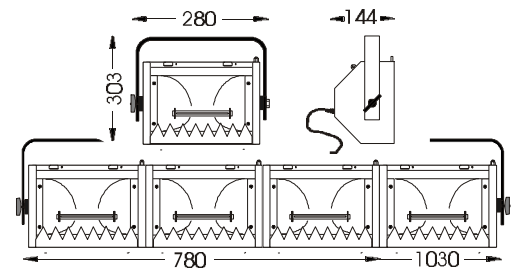

Ribalta 1 A cod. 2303

Ribalta 3 A cod. 2304

Ribalta 4 A cod. 2305

Specifications:

- Reflector aluminium asymmetrical
- Colour gel dimensions 245X165 mm
- Throw 2-5 m
- Weight 1A 2 Kg
- Weight 3A 5,1 Kg
- Weight 4A 6,6 Kg

Accessories:

- Colour frame cod. 2309
- 4 leaf barndoor cod. 2314
- 2 leaf barndoor cod. 2312
- 3 leaf barndoor cod. 2313
- Safety glass cod. 2316
- 3-sections red glass cod. 04011842
- 3-sections yellow glass cod. 04011843
- 3-sections green glass cod. 04011845
- 3-sections blue glass cod. 04011846
- Hook clamp cod. 4009
- Safety bond cod. 4012

Dimensions:

Compatible lamps:

Type	Base	Power	Voltage	Lux	Colour temp. °K	Life h
-	R7S	150W	230/240 V	2250	2900	2000
K9	R7S	300W	230/240 V	5600	2900	2000
K1	R7S	500W	230/240 V	9900	2900	2000