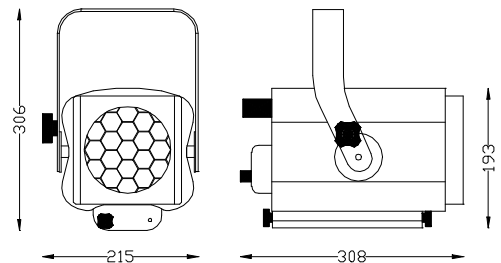

Forma PC 650 cod. 10602010

Specifications:

- Lens type PC 120 Ømm
- Reflector 55 Ømm glass
- Microswitch double -pole
- Colour gel dimensions 150X150 mm
- Throw 2-10 m
- Beam angle 7°-58°
- Weight 4,5 Kg

Accessories:

- Colour frame cod. 20100103
- Safety guard cod. 20100203
- 4-leaf barndoor cod. 20100303
- Hook clamp cod. 4009
- Safety bond cod. 4012

Dimensions:

Compatible lamps:

Type	Base	Power	Voltage	Lux	Colour temp. °K	Life h
M38	GY9.5	300W	230/240 V	5200	2950	2000
M40	GY9.5	500W	230/240 V	8500	2900	2000
T18	GY9.5	500W	230/240 V	11000	3000	400
T25	GY9.5	500W	230/240 V	11000	3000	300
T26	GY9.5	650W	230/240 V	14500	3050	600
T27	GY9.5	650W	230/240 V	14500	3000	400

Photometric data with T27 lamp